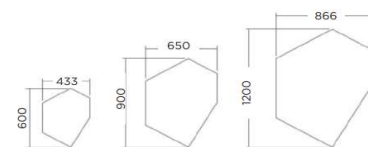

Sovitron Interior Pvt.Ltd.

Model Name

Irregular Hexagon Pendant /DLAIRHXDPD-70

Description

Architectural Light

Technical description

Image

Dimension	Custom Dimension
Frame	Aluminium
Color Tempertaure	5700K
Power	70W
Total Luminous Flux	7000 lm
Efficacy	100 lm/W
IP rating	50
Color Rendering	≥80
Mounting	Pendant
Optics	White Opal Diffuser
Dimming	NON-Dimmable
Operating Voltage	220-240 VAC
Standard Lifetime	L70 minimum at 50,000 burning hours

Dimension diagram

Custom dimension, coating and installation available upon request

Remarks:-

Address: Plot #7 Saroorpur-Nangla Industrial Area,Ballabgarh-Sohna Road,Faridabad-121005

Email: info@sovitron.com